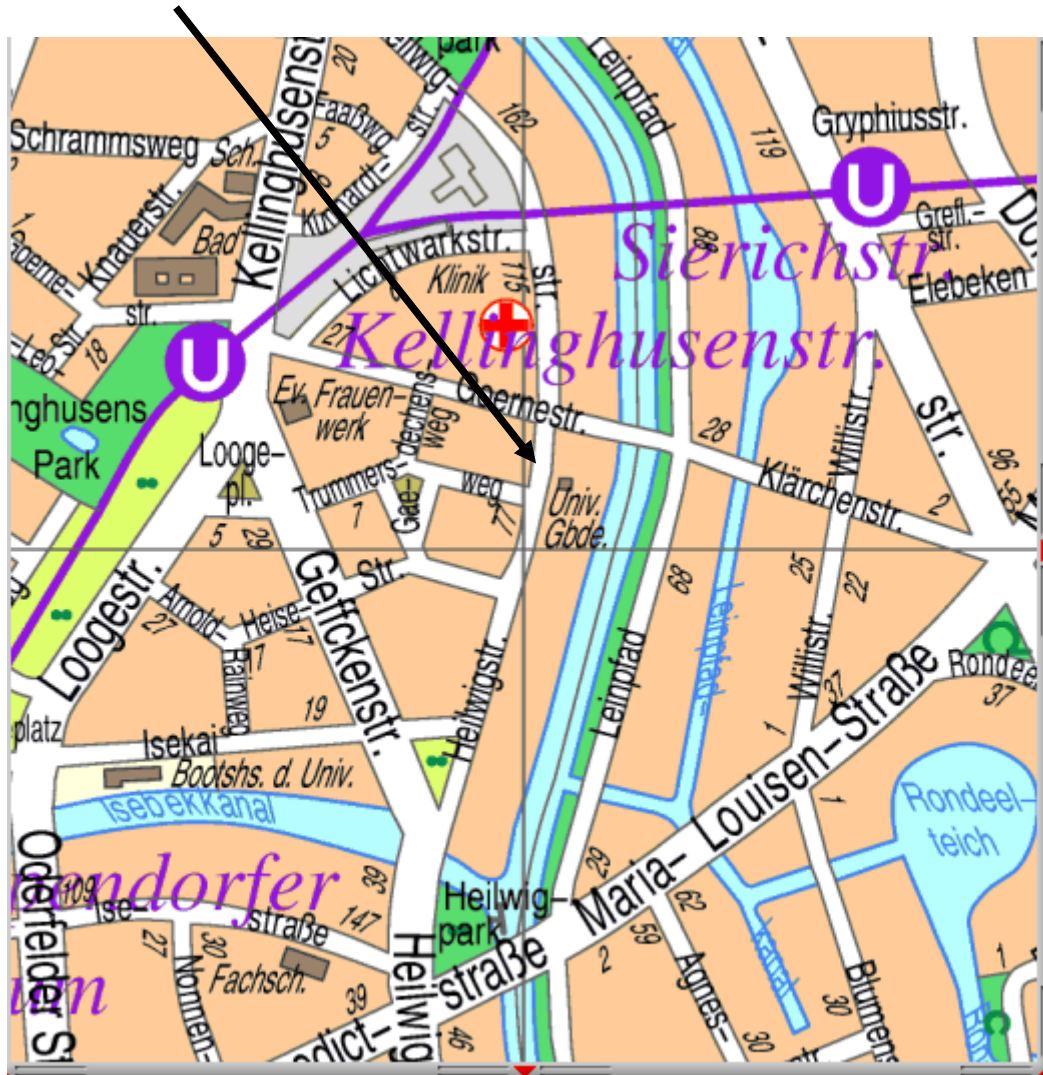

Conference site:

Warburg Haus, Heilwigstraße 116, 20249 Hamburg

The best way to go to the conference site is to take the tube (U1 or U3) and to get off at Kellinghusenstr. The Warburg Haus is a short walk from there.

Conference site

arten: © Freie u. Hansestadt Hamburg - Baubehörde, Amt für Geoinformation und Vermessung